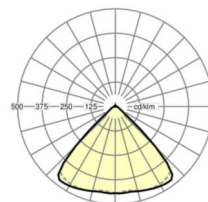

CHARACTERISTICS

Order number	18510104100
EAN number	4020863325252
Commodity code	94051190
Certification mark	IP 20, Protection class I, VDU 65°<3000, ENEC10 VDE, F, HACCP DIN10500/Food/IFS-application-related suitability/BRC, Indoor, CE
Impact resistance (IK rating)	IK03 (-20°C bis 45°C)
Ambient temperatur	ta -20°C to 45°C
Warranty period	5 years
State funding programs	BEG - Federal funding for efficient buildings (valid only for Germany)

ELECTRICAL ENGINEERING

Controller	Electronic driver (1 pcs.)
System output	26W
Mains voltage	230V/50Hz
Energy efficiency class/light source	D

LIGHTING TECHNOLOGY

Placement	LED, Colour rendering/Light colour CRI ≥ 80 / 4000K
Colour tolerance (MacAdam)	3SDCM
Photobiological safety (Luminaire)	RG1
Nominal luminous flux	4389lm
LED service life	50000h L80/B10 (Tq 45°C)
Luminaire luminous efficiency	171lm/W
Beam angle	95° (C0) / 95 ° (C90)
UGR lat./long.	18.9 / 19.3

MECHANICS

Housing colour	traffic white RAL 9016
Dimensions (LxWxH/DxH)	1531mm x 55mm x 33mm
Weight (net)	1.9kg
Type of installation	Mounting rail system installation

Dimensions

L	1531 mm	Length
B	55 mm	Width
H	33 mm	Height

DEEP-LINK

<https://www.regiolux.de/en/article/18510104100>